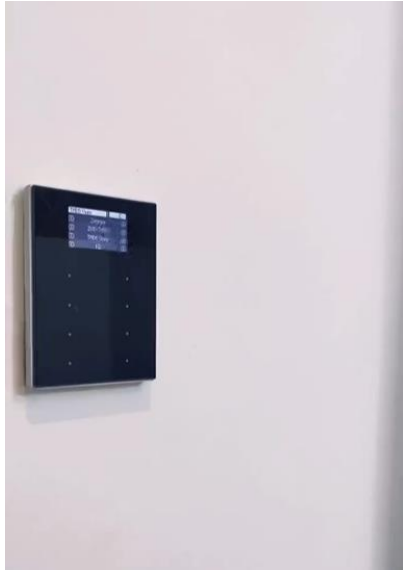

PROJECT REFERENCES