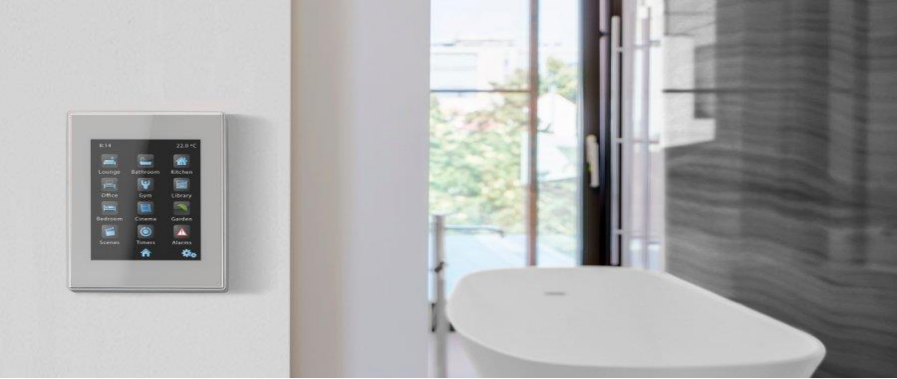

TOUCHSCREENS