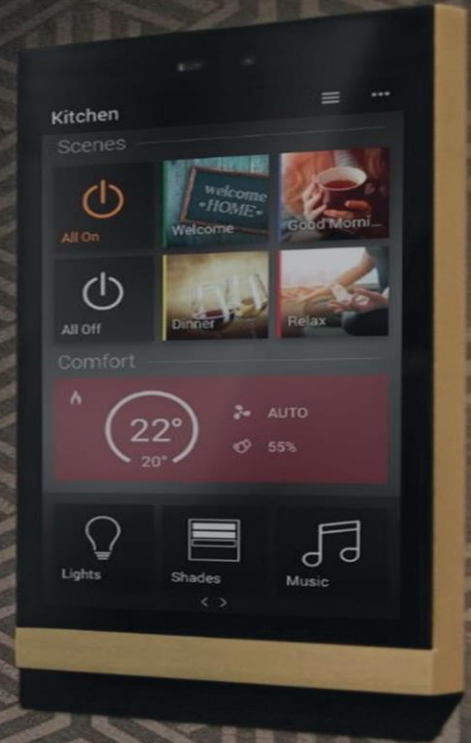

ULTI TREND

TECHNOLOGIES

Enjoy
the Comfort

ULTI TREND ADD VALUES

- All our Home Automation System Devices Software and Hardware are Made in Europe.
- Stylish and simple wall-mounted keypad to match your interior decoration.
- Long years of experience (Around 10 years) in the same field plus very good services before and after sale.
- Offering Right Solution to Client for enhancing Their Lifestyle.
- Reasonable Prices for High Quality Products.
- Matching UK Sockets for all brands are available.

SYSTEM FUNCTIONS AND FEATURES

- Less switches (Control all in one keypad).
- Energy saving (Up to 30% bills saving).
- Features (Unlimited scenes, unlimited timer, mobile app).
- KNX (Open protocol).
- Decentralized system.
- Override option.